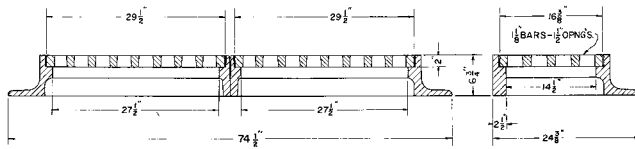

R-3462-B
Single Gutter Inlet Frame, Grate

Heavy Duty

CATALOG NUMBER	GRATE TYPE	SQ. FT. OPEN	WEIR PERIMETER LINEAL FEET
R-3462-B	R	1.8	7.6

R-3463-B
Double Gutter Inlet Frames, Grates

Heavy Duty

CATALOG NUMBER	GRATE TYPE	SQ. FT. OPEN	WEIR PERIMETER LINEAL FEET
R-3463-B	R	3.5	12.6

R-3465
Gutter Inlet Frame, Grate

Heavy Duty

CATALOG NUMBER	GRATE TYPE	SQ. FT. OPEN	WEIR PERIMETER LINEAL FEET
R-3465	A	0.8	6.0
R-3465	C	1.1	6.0

Standard Grate (shown): Type A
Also available with grate Type C.

Type C

R-3466-A
Gutter Inlet Frame, Grate

Heavy Duty

CATALOG NUMBER	GRATE TYPE	SQ. FT. OPEN	WEIR PERIMETER LINEAL FEET
R-3466-A	A	0.8	6.0
R-3466-A	C	0.8	6.0

Standard Grate (shown): Type A
Also available with grate Type C.