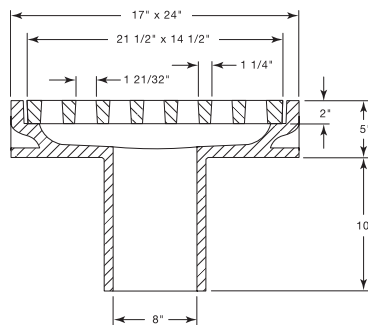

R-3462-B
Single Gutter Inlet Frame, Grate

Heavy Duty

CATALOG NUMBER	GRATE TYPE	SQ. FT. OPEN	WEIR PERIMETER LINEAL FEET
R-3462-B	R	1.8	7.6

R-3463-B
Double Gutter Inlet Frames, Grates

Heavy Duty

CATALOG NUMBER	GRATE TYPE	SQ. FT. OPEN	WEIR PERIMETER LINEAL FEET
R-3463-B	R	3.5	12.6

R-3465
Gutter Inlet Frame, Grate

Heavy Duty

CATALOG NUMBER	GRATE TYPE	SQ. FT. OPEN	WEIR PERIMETER LINEAL FEET
R-3465	A	0.8	6.0
R-3465	C	1.1	6.0

Standard Grate (shown): Type A
Also available with grate Type C.

Type C

R-3466-A
Gutter Inlet Frame, Grate

Heavy Duty

CATALOG NUMBER	GRATE TYPE	SQ. FT. OPEN	WEIR PERIMETER LINEAL FEET
R-3466-A	A	0.8	6.0
R-3466-A	C	0.8	6.0

Standard Grate (shown): Type A
Also available with grate Type C.