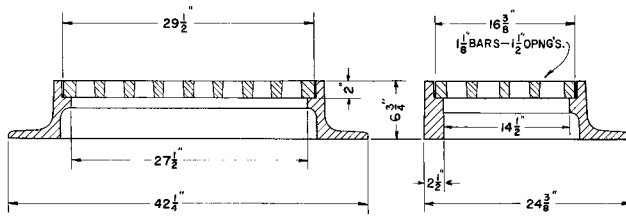

R-3462-B
Single Gutter Inlet Frame, Grate

Heavy Duty

CATALOG NUMBER	GRATE TYPE	SQ. FT. OPEN	WEIR PERIMETER LINEAL FEET
R-3462-B	R	1.8	7.6

R-3463-B
Double Gutter Inlet Frames, Grates

Heavy Duty

CATALOG NUMBER	GRATE TYPE	SQ. FT. OPEN	WEIR PERIMETER LINEAL FEET
R-3463-B	R	3.5	12.6

R-3465
Gutter Inlet Frame, Grate

Heavy Duty

CATALOG NUMBER	GRATE TYPE	SQ. FT. OPEN	WEIR PERIMETER LINEAL FEET
R-3465	A	0.8	6.0
R-3465	C	1.1	6.0

Standard Grate (shown): Type A
Also available with grate Type C.

Type C

R-3466-A
Gutter Inlet Frame, Grate

Heavy Duty

CATALOG NUMBER	GRATE TYPE	SQ. FT. OPEN	WEIR PERIMETER LINEAL FEET
R-3466-A	A	0.8	6.0
R-3466-A	C	0.8	6.0

Standard Grate (shown): Type A
Also available with grate Type C.