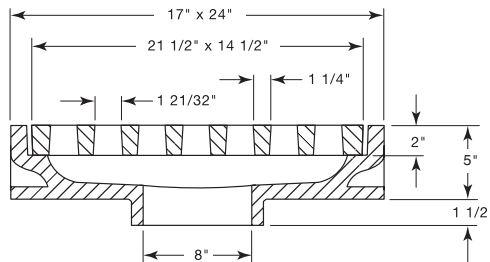

R-3462-B
Single Gutter Inlet Frame, Grate

Heavy Duty

CATALOG NUMBER	GRATE TYPE	SQ. FT. OPEN	WEIR PERIMETER LINEAL FEET
R-3462-B	R	1.8	7.6

R-3463-B
Double Gutter Inlet Frames, Grates

Heavy Duty

CATALOG NUMBER	GRATE TYPE	SQ. FT. OPEN	WEIR PERIMETER LINEAL FEET
R-3463-B	R	3.5	12.6

R-3465
Gutter Inlet Frame, Grate

Heavy Duty

CATALOG NUMBER	GRATE TYPE	SQ. FT. OPEN	WEIR PERIMETER LINEAL FEET
R-3465	A	0.8	6.0
R-3465	C	1.1	6.0

Standard Grate (shown): Type A
Also available with grate Type C.

Type C

R-3466-A
Gutter Inlet Frame, Grate

Heavy Duty

CATALOG NUMBER	GRATE TYPE	SQ. FT. OPEN	WEIR PERIMETER LINEAL FEET
R-3466-A	A	0.8	6.0
R-3466-A	C	0.8	6.0

Standard Grate (shown): Type A
Also available with grate Type C.